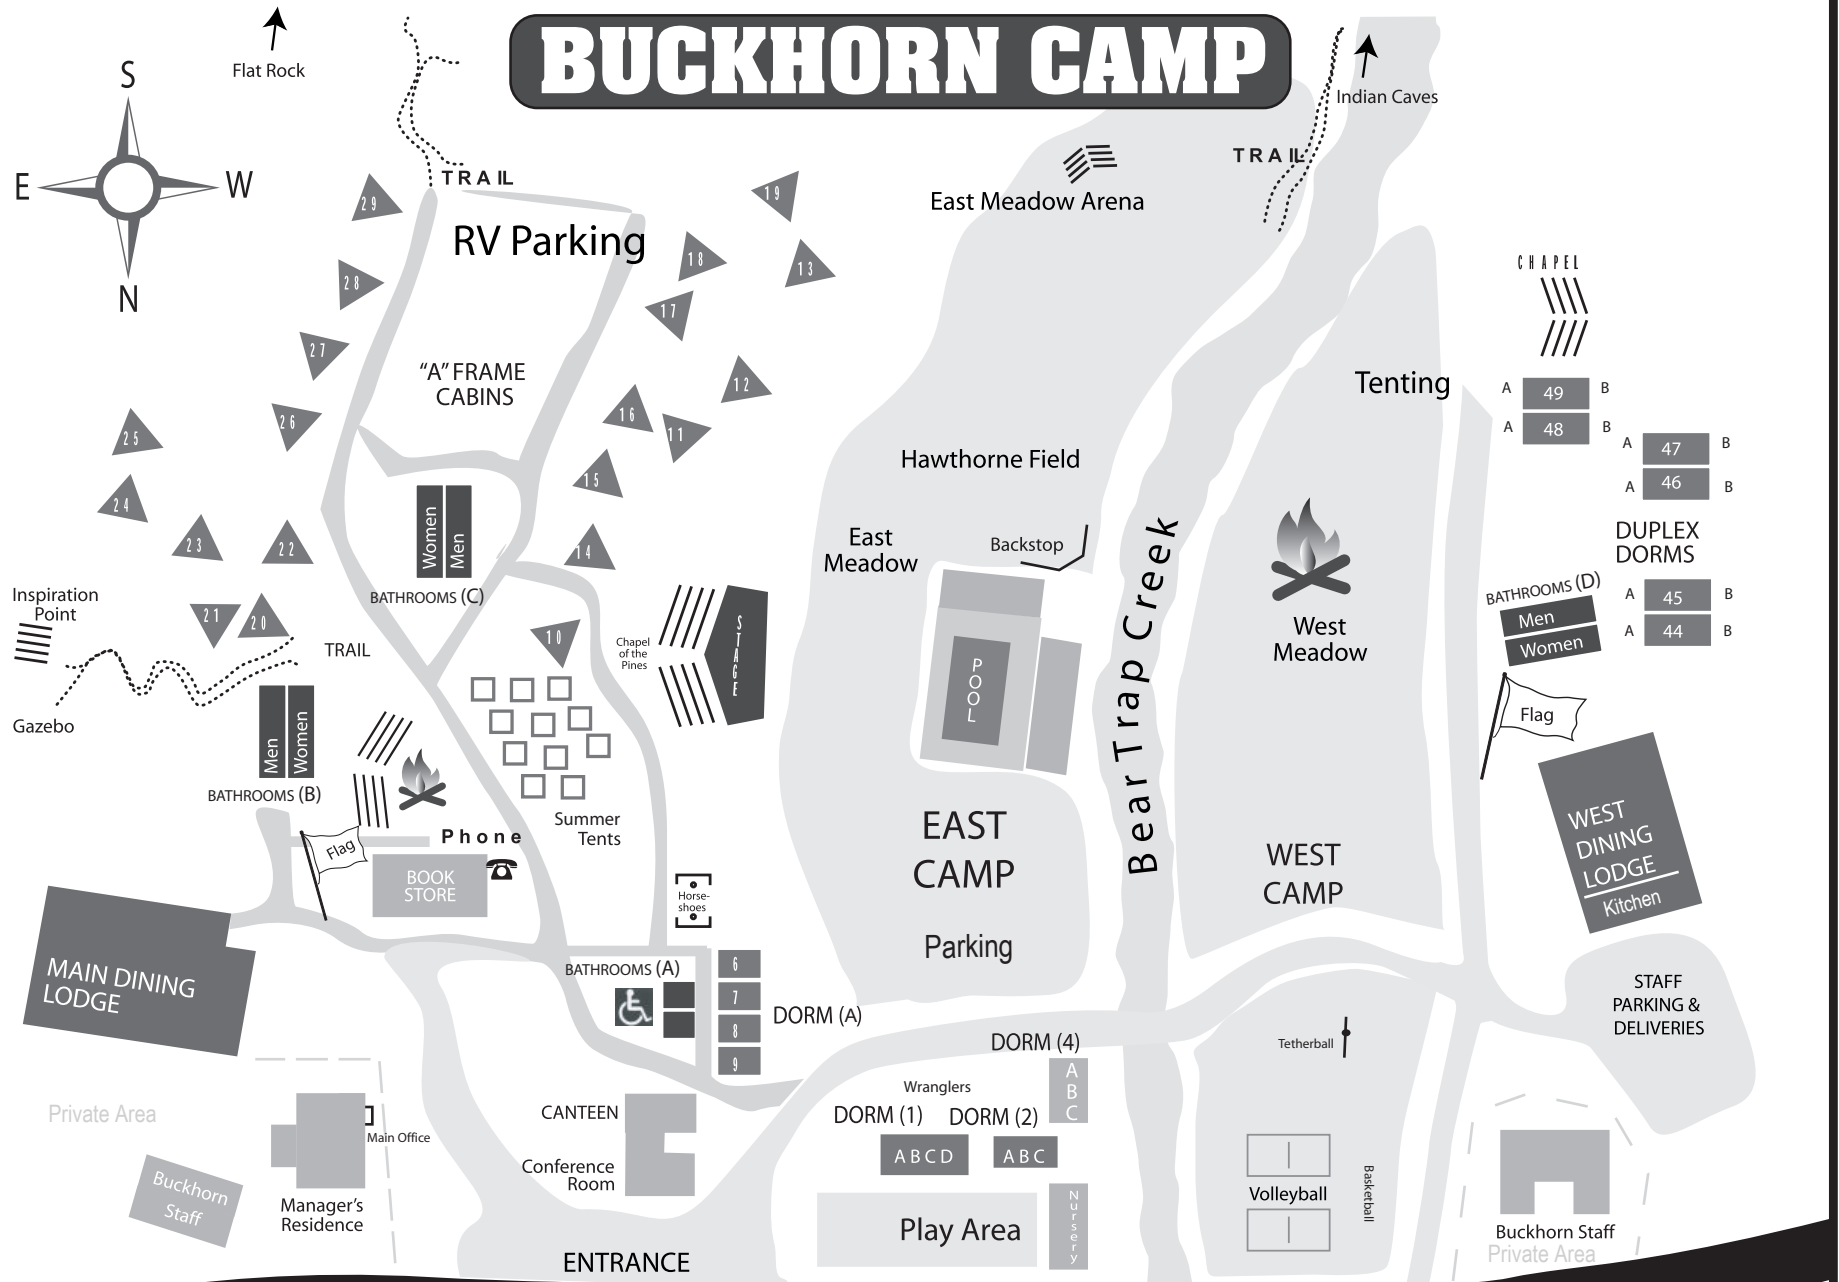

BUCKHORN CAMP

← Idyllwild
Approx. 1.5 Miles
Highway 243
Pine Cove →
Approx. 1.5 Miles
Franklin →
Banning →

BUCKHORN CAMP
 24642 Highway 243 • Idyllwild, California 92549 • Camp Phone: 951/659-2995 • Fax: 951/659-6316 www.campbuckhorn.org